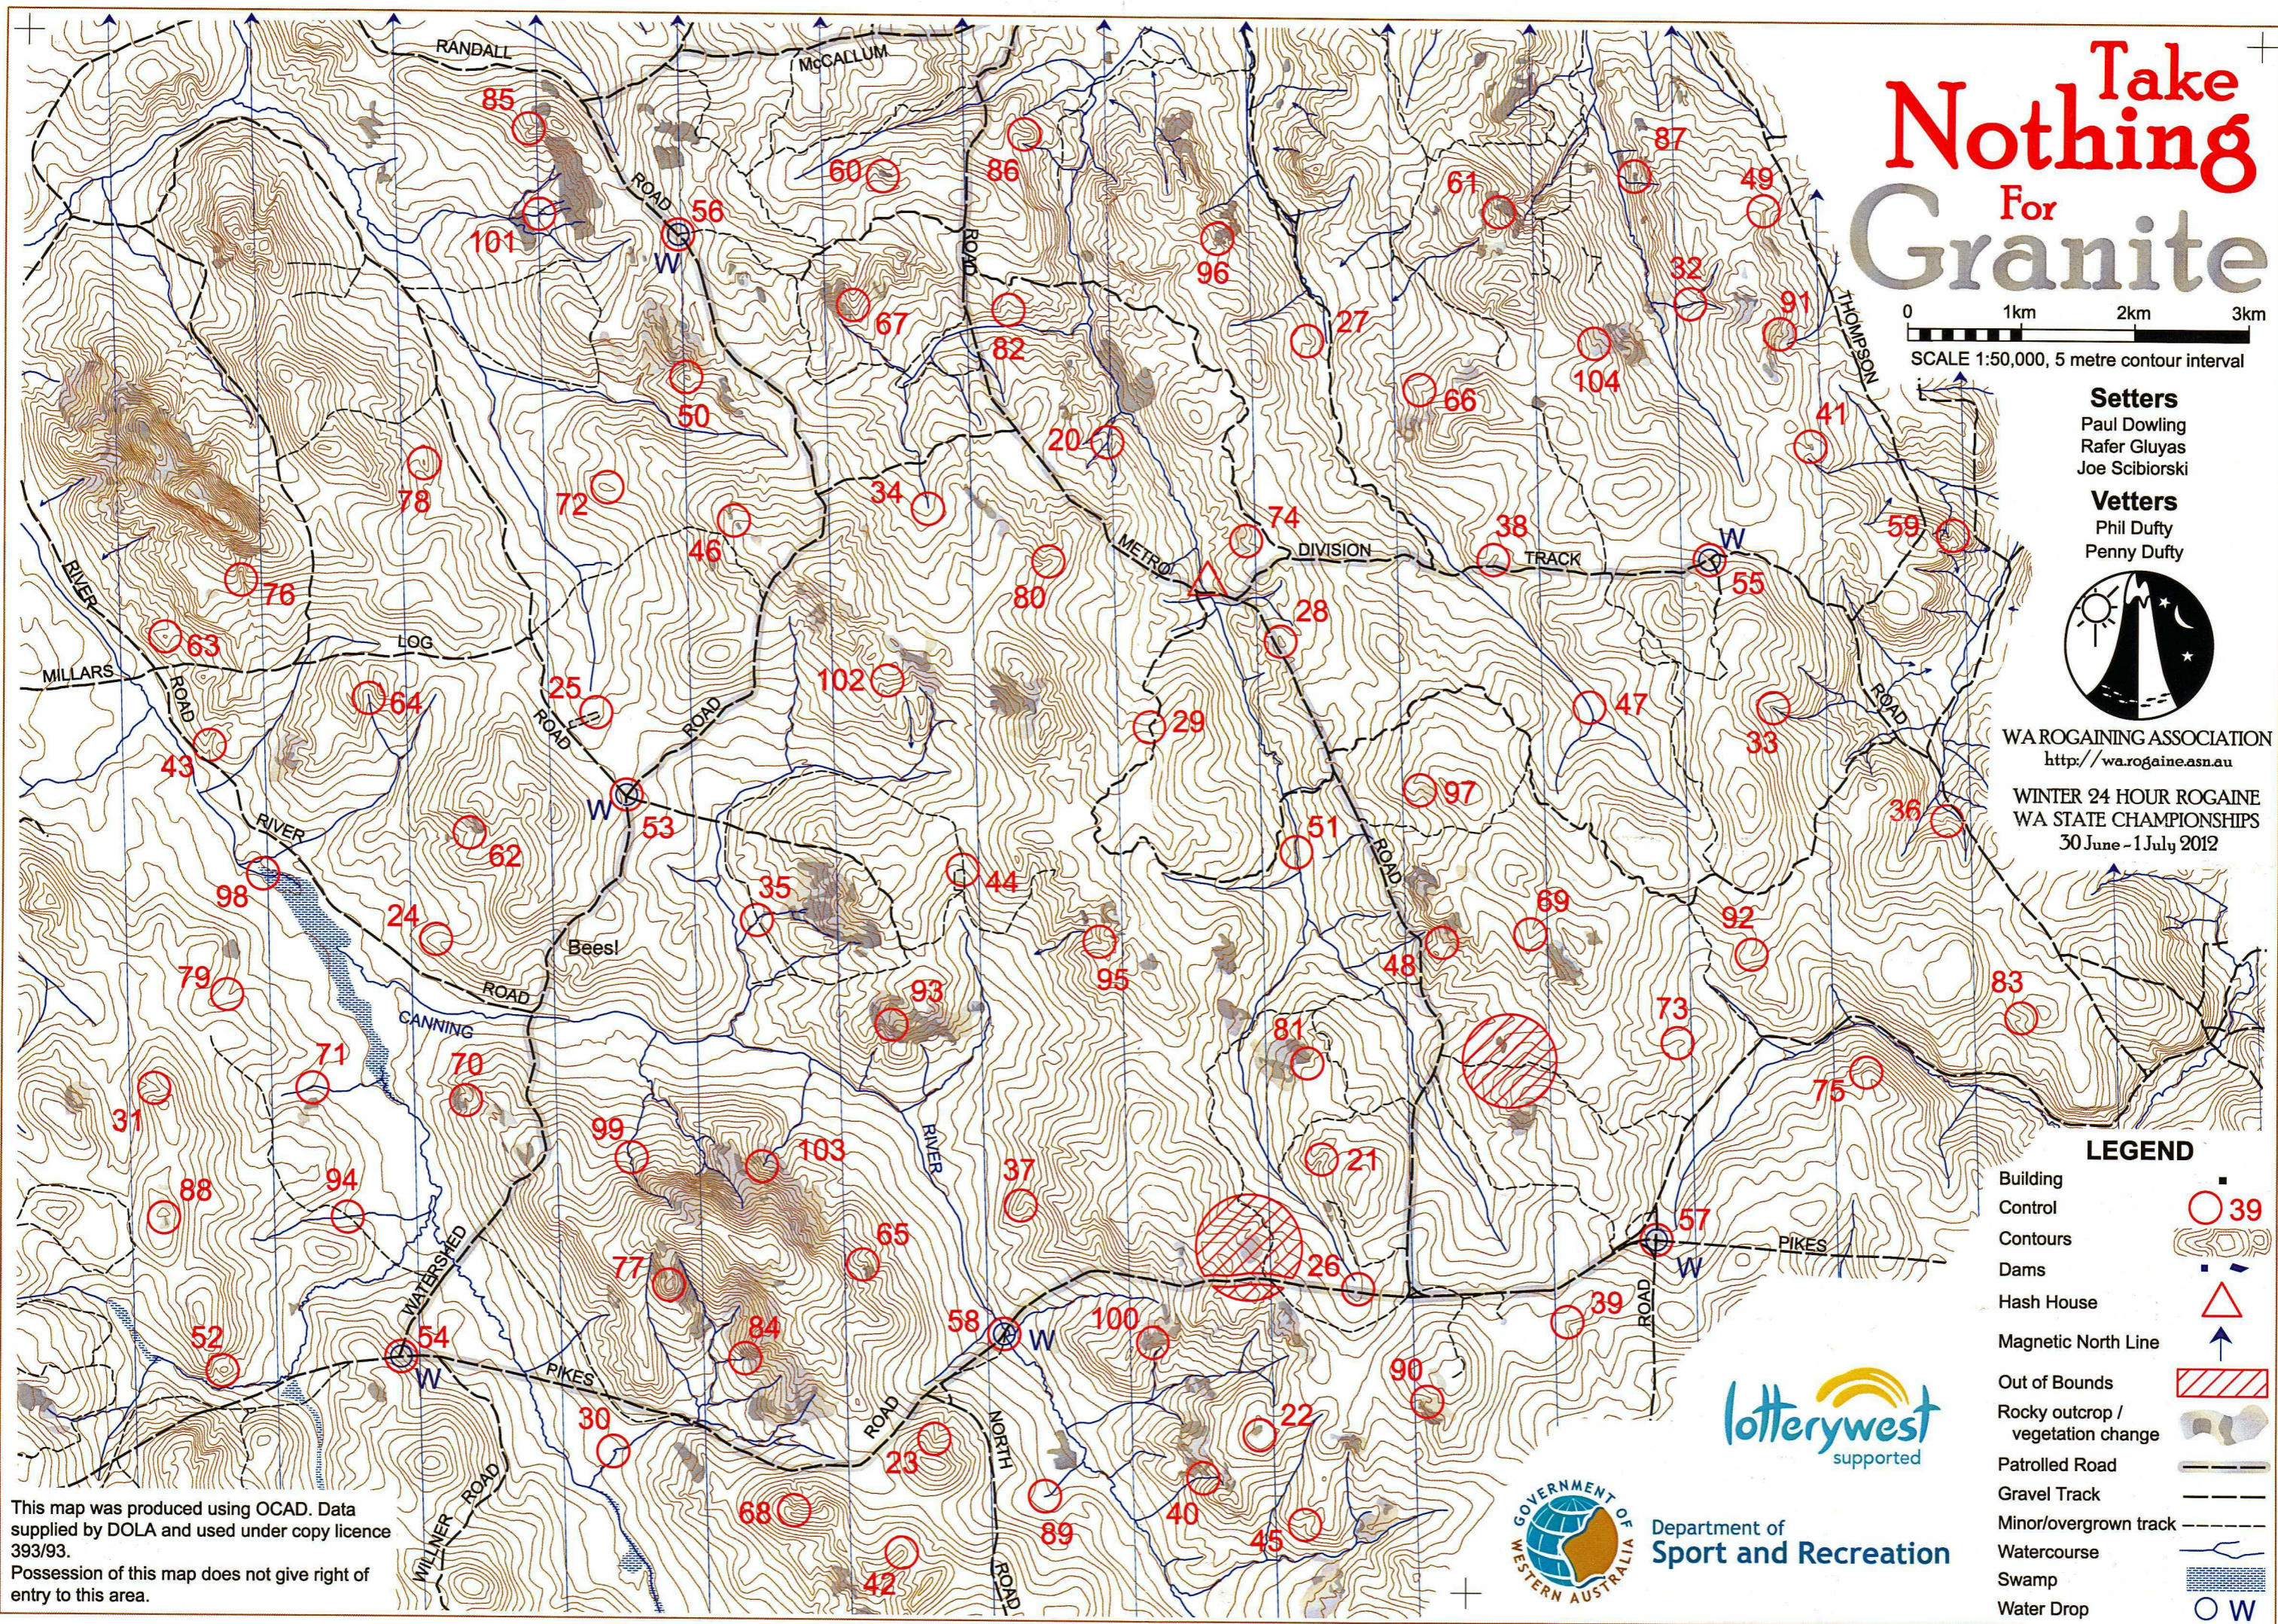

# Take Nothing For Granite

0 1km 2km 3km  
SCALE 1:50,000, 5 metre contour interval

**Setters**  
Paul Dowling  
Rafer Gluyas  
Joe Scibiorski

**Vetters**  
Phil Dufty  
Penny Dufty

WA ROGAINING ASSOCIATION  
<http://wa.rogaine.asn.au>

WINTER 24 HOUR ROGAINE  
WA STATE CHAMPIONSHIPS  
30 June - 1 July 2012

## LEGEND

- Building
- Control  39
- Contours
- Dams
- Hash House
- Magnetic North Line
- Out of Bounds
- Rocky outcrop / vegetation change
- Patrolled Road
- Gravel Track
- Minor/overgrown track
- Watercourse
- Swamp
- Water Drop  W

This map was produced using OCAD. Data supplied by DOLA and used under copy licence 393/93. Possession of this map does not give right of entry to this area.

**Department of Sport and Recreation**